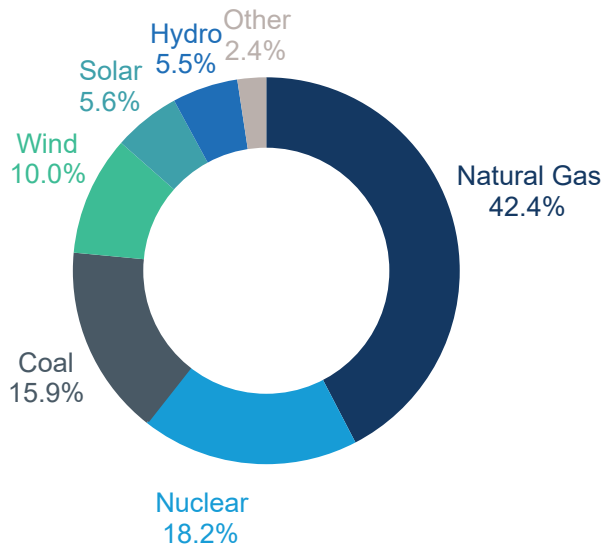

36.2 million

Metric tons of carbon emissions avoided by nuclear energy in South Carolina

4.3 million

Number of homes powered by nuclear energy in South Carolina

Nuclear News

The subsequent license renewal applications for Oconee 1, 2 & 3 and V.C. Summer are under review by the U.S. Nuclear Regulatory Commission for 20 additional years of reliable, carbon-free electricity.

U.S. Congress supports nuclear & other clean energy in the 2021 Bipartisan Infrastructure Law and 2022 Inflation Reduction Act.

REACTOR DETAILS

Reactor Name	County	Majority Owner(s)	Capacity (MW)	Capacity Factor (%)	License End Year
Catawba 1	York	North Carolina EMC	1,160	94.6%	2043
Catawba 2	York	NCMPA No. 1	1,150	92.2%	2043
Oconee 1	Oconee	Duke Energy	847	99.5%	2033
Oconee 2	Oconee	Duke Energy	848	95.0%	2033
Oconee 3	Oconee	Duke Energy	859	98.5%	2034
Robinson 2	Darlington	Duke Energy	759	94.3%	2030
V.C. Summer 1	Fairfield	Dominion Energy	977	88.4%	2042

NUCLEAR POWER ACROSS THE U.S.

94
reactors

53
plants

28
states

45.5%

share of carbon-free electricity generated by nuclear energy

437M

metric tons of carbon emissions avoided in 2023

250,000

well-paying, sustainable direct and indirect jobs in the nuclear industry

93.0%

capacity factor of U.S. nuclear plants in 2023 as a reliable electricity source

U.S. GENERATION BY FUEL SOURCE 2023

COMPARISON OF LIFECYCLE EMISSIONS