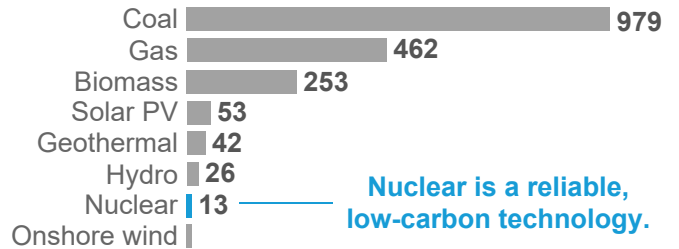

36.2 million

Metric tons of carbon emissions avoided by nuclear energy in South Carolina

4.3 million

Number of homes powered by nuclear energy in South Carolina

Nuclear News

The subsequent license renewal applications for Oconee 1, 2 & 3 and V.C. Summer are under review by the U.S. Nuclear Regulatory Commission for 20 additional years of reliable, carbon-free electricity.

NUCLEAR POWER ACROSS THE U.S.

94
reactors

53
plants

28
states

45.5%

share of carbon-free electricity generated by nuclear energy

437M

metric tons of carbon emissions avoided in 2023

250,000

well-paying, sustainable direct and indirect jobs in the nuclear industry

93.0%

capacity factor of U.S. nuclear plants in 2023 as a reliable electricity source

U.S. GENERATION BY FUEL SOURCE 2023

COMPARISON OF LIFECYCLE EMISSIONS

Tons of Carbon Dioxide Equivalent per Gigawatt-Hour

Nuclear is a reliable, low-carbon technology.

5

uranium pellets generate a household's annual electricity, compared to 5 tons of coal